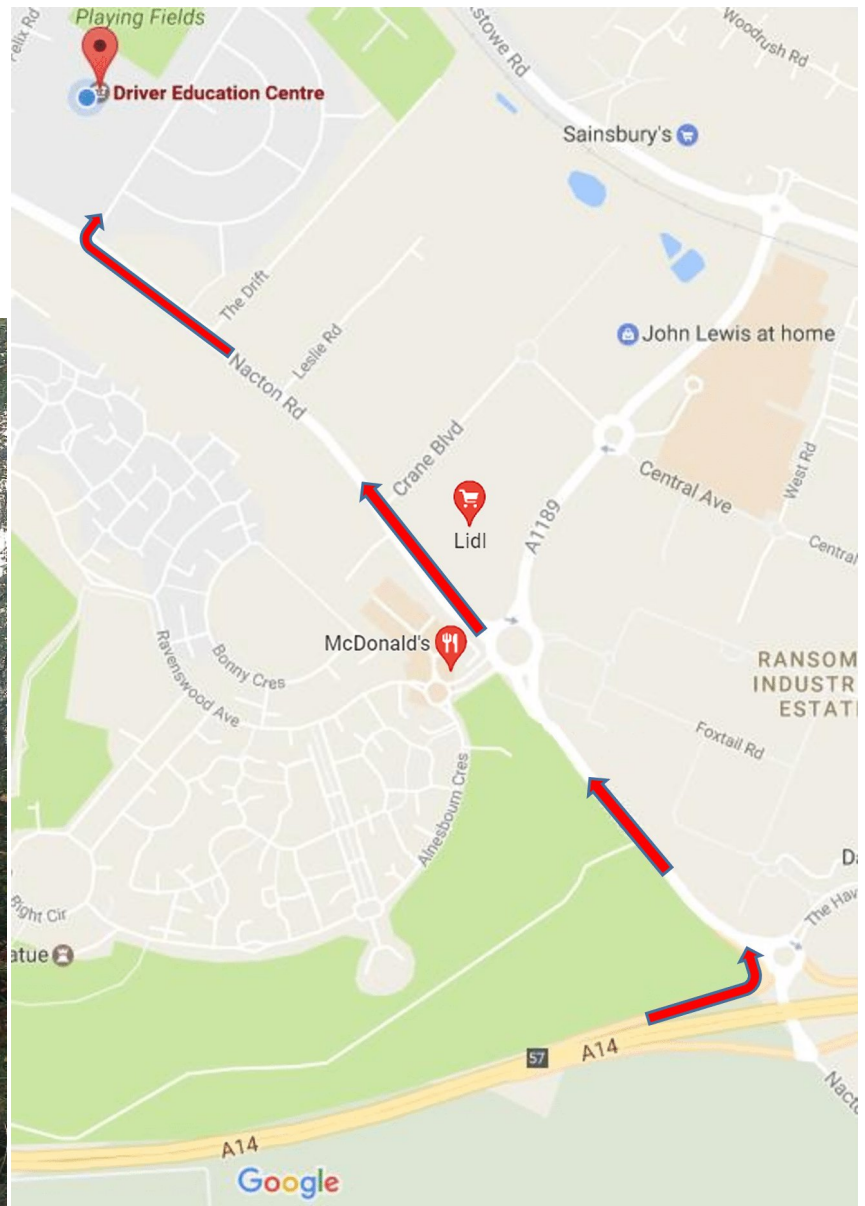

Driver Education Centre

The Driver Education Centre is situated within the 'Lindbergh Community Site' on Lindbergh Road. Please enter the complex through the signposted white gates.

Travelling by car

From A14 see map above. From the town centre follow the one-way system out to Bishops Hill, then follow Nacton Road until the left-hand Lindbergh Road turning.

Travelling by bus

A bus runs from Ipswich Town Centre, and travels down Nacton Road. The stop just after the 'Golden Hind' pub will take you just short of the Lindbergh Road turning.

Opening hours: Mon – Fri: 8:30am – 5:00pm
Phone: 0345 600 1291
Email: NDORS.courses@suffolk.gov.uk

Driver Education Centre
Lindbergh Community Site
Lindbergh Road
Ipswich, Suffolk
IP3 9QX